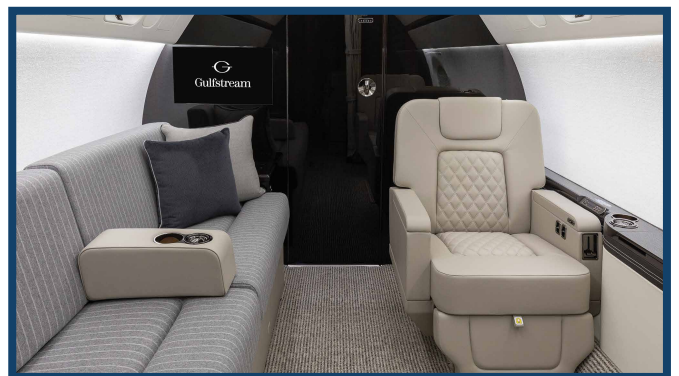

- Based in Miami, FL (KOPF)
- Entered Service in 2020
- Ultra Long Range - 6,750nm / 12,500km
- Seats 14, Berths 4 - 5 Passengers
- 2 fully enclosable lavatories
- GoGo Avalanche L5 WiFi System
- 3 Oversized HD Video Monitors
- Amazon Firestick
- DishTV Live Streaming
- Aft separate Luggage Compartment
 - 226 cubic feet of space
 - Roughly 5'x5'x5'
 - Holds 20-25 Standard Sized Bags or 10-12 Large Bags
 - Maximum of 1,800 lbs
 - Cargo Door Dimensions 28.3" x 34.9"